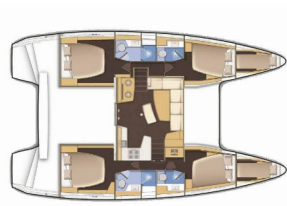

LAGOON 42

CLASS (2021)

Silver Sail Ltd • Kralja Zvonimira 14 • 21000 Split • Croatia

Phone: +385 99 2608 224

E-mail: info@silversail.hr

Web: www.silversail.hr

Yacht Base	Skiathos, Greece
Yacht ID	9997
Yacht Brands	Lagoon
Yacht Name	CLASS
Production Year	2021
Length	42 Ft
Cabins	4 + 2
Berths	8 + 2
Persons	10
WC/Shower	4

COMFORT: Cockpit cushions

DECK: Anchor, Bimini top, Cockpit/stern, outside shower, Deck brush, Dinghy, Electric anchor windlass, Fenders, Plastic bucket, Sprayhood

ENTERTAINMENT: Fusion radio, Outdoor speakers, USB