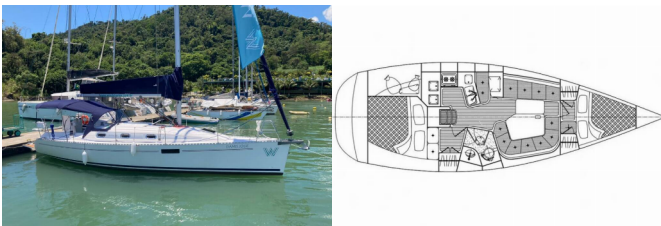

DELTA 365

Damis Jolie (2021)

Silver Sail Ltd • Kralja Zvonimira 14 • 21000 Split • Croatia

Phone: +385 99 2608 224

E-mail: info@silversail.hr

Web: www.silversail.hr

DECK: Bimini top, Cockpit/stern, outside shower, Electric anchor windlass, Grill/Barbecue/Plancha

YACHT ELECTRICS: Inverter, Service batteries, Shore connection 220 V, Solar panels

Yacht Base Farol De Paraty Marina, Brazil

Yacht ID 9956

Yacht Brands Delta Yachts

Yacht Name Damis Jolie

Production Year 2021