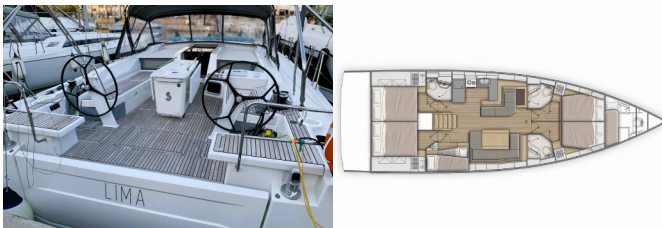

<b>Yacht Base</b>	Mallorca, Cala D'or, Spain
<b>Yacht ID</b>	9919
<b>Yacht Brands</b>	Beneteau
<b>Yacht Name</b>	Lima
<b>Production Year</b>	2019
<b>Length</b>	52 Ft
<b>Cabins</b>	5 + 1
<b>Berths</b>	10 + 2 + 1
<b>WC/Shower</b>	3 + 1

**COMFORT:** Beach towel, Bed linen, Cockpit cushions, Shower towels

**DECK:** Bathing platform, Bimini top, Cockpit/stern, outside shower, Dinghy, Electric anchor windlass, Sprayhood, Swimming ladder, Teak deck

**SAILS:** Electric winch, Self tailing (manual) winch

**YACHT ELECTRICS:** 220V socket, Air Conditioning, Generator, USB sockets