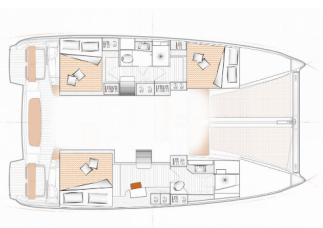

Silver Sail Ltd • Kralja Zvonimira 14 • 21000 Split • Croatia

Phone: +385 99 2608 224

E-mail: info@silversail.hr

Web: www.silversail.hr