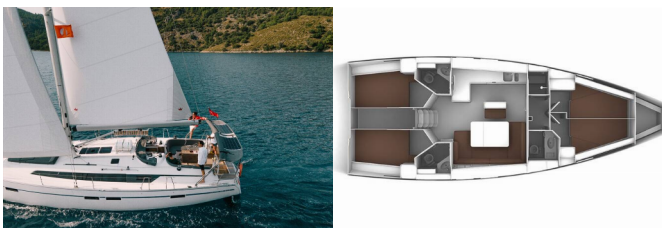

BAVARIA CRUISER 46

Nautilus One (2024)

Silver Sail Ltd • Kralja Zvonimira 14 • 21000 Split • Croatia

Phone: +385 99 2608 224

E-mail: info@silversail.hr

Web: www.silversail.hr

Yacht Base	Fethiye, Yacht Classic Hotel Marina, Turkey
Yacht ID	9730
Yacht Brands	Bavaria
Yacht Name	Nautilus One
Production Year	2024
Length	47 Ft
Cabins	4
Berths	8 + 2
WC/Shower	3

COMFORT: Bed linen, Cockpit cushions, Pillows, Towels

DECK: Anchor with chain, Bathing platform, Bimini top, Bosun's chair (Safe seat)(boatswain's chair), Cockpit/stern, outside shower, Dinghy, Electric anchor windlass, Fenders, Folding cockpit table, Gangway, Impeller, V-belt, oilfilter, Mooring Cleats, Mooring ropes , Plastic bucket, Sponge, Sprayhood, Swimming ladder, Teak cockpit, Water hose, Winch handles