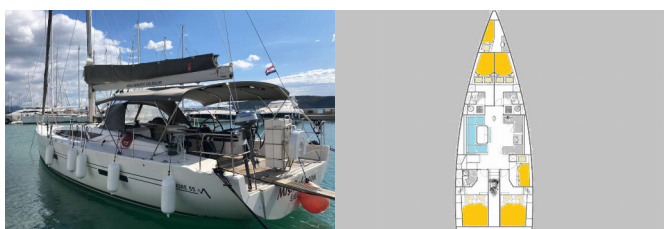

MORE 55

Mrs. Robinson (2016)

Silver Sail Ltd • Kralja Zvonimira 14 • 21000 Split • Croatia

Phone: +385 99 2608 224

E-mail: info@silversail.hr

Web: www.silversail.hr

Yacht Base	Marina Kastela, Croatia
Yacht ID	9701
Yacht Brands	More Boats
Yacht Name	Mrs. Robinson
Production Year	2016
Length	55 Ft
Cabins	5 + 1
Berths	10 + 1 + 1
Persons	12
WC/Shower	3 + 1

COMFORT: Cockpit cushions, Deck cushions

DECK: Anchor with chain, Bilge pump - Mechanic, Bimini top, Boat hook, Bosun's chair (Safe seat)(boatswain's chair), Canister for water, Cockpit table, Cockpit/stern, outside shower, Deck brush, Dinghy, Electric anchor windlass, Fenders, Gangway, Jerry cans for diesel, Outboard engine, Plastic bucket, Repair box for dinghy, Spare anchor (Reserve, Auxiliary anchor), Sponge, Sprayhood, Teak cockpit, Water hose