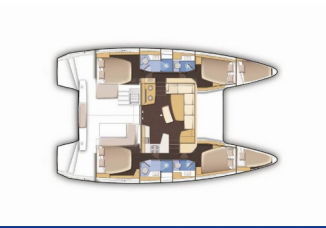

LAGOON 42

Sea Voyager (2018)

Silver Sail Ltd • Kralja Zvonimira 14 • 21000 Split • Croatia

Phone: +385 99 2608 224

E-mail: info@silversail.hr

Web: www.silversail.hr

Yacht Base	ACI Marina Split, Croatia
Yacht ID	9545
Yacht Brands	Lagoon
Yacht Name	Sea Voyager
Production Year	2018
Length	42 Ft
Cabins	4 + 2
Berths	8 + 2 + 2
WC/Shower	4

COMFORT: Cockpit cushions

DECK: Bimini top, Cockpit/stern, outside shower, Dinghy, Electric anchor windlass, Sprayhood

ENTERTAINMENT: Outdoor speakers, USB, Wi-Fi Internet

GALLEY: Hot water, Refrigerator