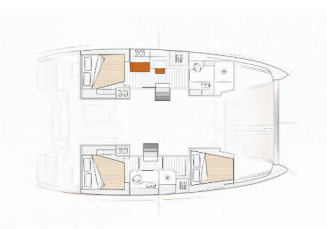

Silver Sail Ltd • Kralja Zvonimira 14 • 21000 Split • Croatia

Phone: +385 99 2608 224

E-mail: info@silversail.hr

Web: www.silversail.hr