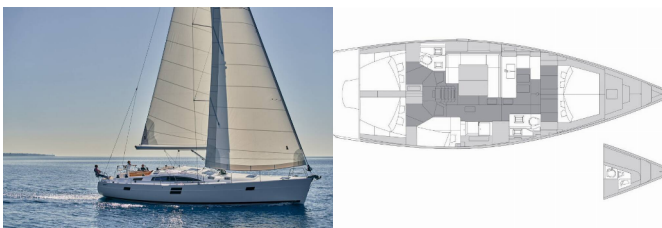

# ELAN IMPRESSION 50.1

Epetion (2024)

Silver Sail Ltd • Kralja Zvonimira 14 • 21000 Split • Croatia

Phone: +385 99 2608 224

E-mail: info@silversail.hr

Web: www.silversail.hr

<b>Yacht Base</b>	Trogir, Marina Trogir (ex.SCT), Croatia
<b>Yacht ID</b>	9332
<b>Yacht Brands</b>	Elan Marine
<b>Yacht Name</b>	Epetion
<b>Production Year</b>	2024
<b>Length</b>	50 Ft
<b>Cabins</b>	5 + 1
<b>Berths</b>	10 + 1 + 1
<b>WC/Shower</b>	2 + 1

**COMFORT:** Bedlinen and towels, Cockpit cushions

**DECK:** Anchor with chain, Bathing platform, Bilge pump - Mechanic, Bimini top, Boat hook, Cockpit fridge, Cockpit light, Cockpit table, Cockpit/stern, outside shower, Dinghy, Electric anchor windlass, Fenders, Grill/Barbecue/Plancha, Jerry cans for diesel, Sprayhood, Swimming ladder, Teak cockpit