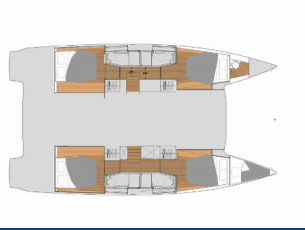

Silver Sail Ltd • Kralja Zvonimira 14 • 21000 Split • Croatia

Phone: +385 99 2608 224

E-mail: info@silversail.hr

Web: www.silversail.hr