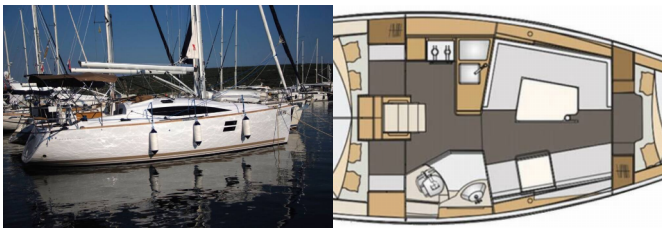

ELAN IMPRESSION 35

Arashi (2017)

Silver Sail Ltd • Kralja Zvonimira 14 • 21000 Split • Croatia

Phone: +385 99 2608 224

E-mail: info@silversail.hr

Web: www.silversail.hr

Yacht Base	Marina Punat, Krk, Croatia
Yacht ID	9295
Yacht Brands	Elan Marine
Yacht Name	Arashi
Production Year	2017
Length	35 Ft
Cabins	3
Berths	6 + 2
WC/Shower	1

DECK: Anchor, Bimini top, Boat hook, Cockpit table, Cockpit/stern, outside shower, Electric anchor windlass, Fenders, Mooring ropes , Oil filter, Plastic bucket, Round/globular fender, Sprayhood, Water hose, Winch handles

ENTERTAINMENT: LCD TV

GALLEY: Gas bottles

INTERIOR: Bilge pump handle, Lowerable salon table, Yacht documents

NAVIGATION: Binoculars, Bow thruster, Divider, nautic chart, GPS chart plotter, Hand bearing compass, Harbour guides, List of lights, Nautical charts, Triangles, Wind/speed/depth instruments