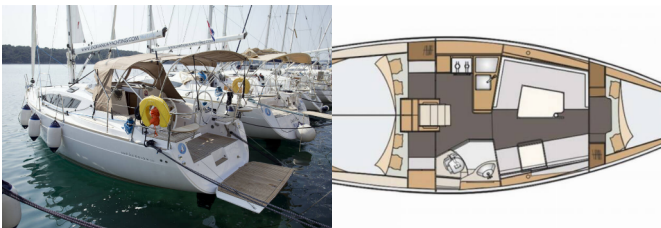

ELAN IMPRESSION 35

Essi (2017)

Silver Sail Ltd • Kralja Zvonimira 14 • 21000 Split • Croatia

Phone: +385 99 2608 224

E-mail: info@silversail.hr

Web: www.silversail.hr

Yacht Base	Marina Losinj, Mali Losinj, Croatia
Yacht ID	9256
Yacht Brands	Elan Marine
Yacht Name	Essi
Production Year	2017
Length	35 Ft
Cabins	3
Berths	6 + 2
Persons	8
WC/Shower	1

COMFORT: Bed linen, Pillows

DECK: Anchor Delta, Bathing platform, Bimini top, Cockpit table, Cockpit/stern, outside shower, Deck lights, Dinghy, Electric anchor windlass, LED outdoor ambiance lights, Sprayhood, Teak cockpit