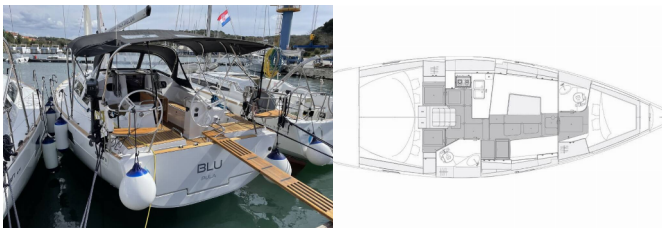

ELAN IMPRESSION 40.1

Blu (2020)

Silver Sail Ltd • Kralja Zvonimira 14 • 21000 Split • Croatia

Phone: +385 99 2608 224

E-mail: info@silversail.hr

Web: www.silversail.hr

Yacht Base	Marina Tehnomont Veruda, Pula, Croatia
Yacht ID	9227
Yacht Brands	Elan Marine
Yacht Name	Blu
Production Year	2020
Length	39 Ft
Cabins	3
Berths	6 + 2
WC/Shower	2

COMFORT: Bed linen, Pillows

DECK: Anchor Delta, Bathing platform, Bimini top, Cockpit fridge, Cockpit table, Cockpit/stern, outside shower, Dinghy, Electric anchor windlass, Grill/Barbecue/Plancha, LED outdoor ambiance lights, Sprayhood