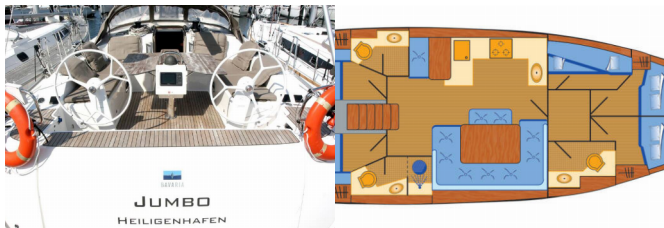

<b>Yacht Base</b>	Heiligenhafen, Germany
<b>Yacht ID</b>	9152
<b>Yacht Brands</b>	Bavaria
<b>Yacht Name</b>	Jumbo
<b>Production Year</b>	2015
<b>Length</b>	51 Ft
<b>Cabins</b>	5
<b>Berths</b>	10
<b>WC/Shower</b>	3

**DECK:** Anchor, Bilge pump - Mechanic, Black ball, Boat hook, Bosun's chair (Safe seat)(boatswain's chair), Cockpit table, Cockpit/stern, outside shower, Deck brush, Electric anchor windlass, Fenders, Mooring ropes , Spotlight / Headlights, Sprayhood

**SAILS:** Winch

**YACHT ELECTRICS:** Heating, Shore connection 220 V