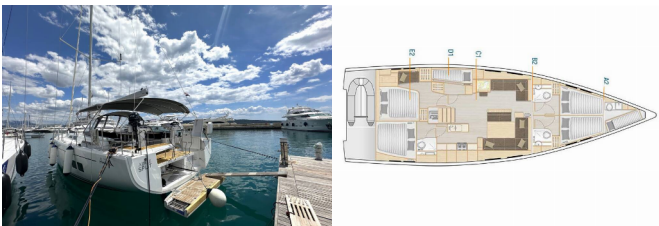

HANSE 548

Adele (2022)

Silver Sail Ltd • Kralja Zvonimira 14 • 21000 Split • Croatia

Phone: +385 99 2608 224

E-mail: info@silversail.hr

Web: www.silversail.hr

Yacht Base	Marina Kastela, Croatia
Yacht ID	9072
Yacht Brands	Hanse Yachts
Yacht Name	Adele
Production Year	2022
Length	53 Ft
Cabins	5 + 1
Berths	10 + 2
Persons	12
WC/Shower	3