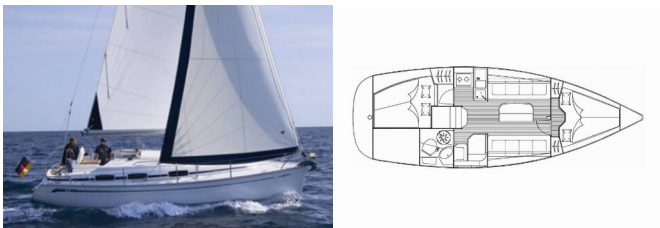

BAVARIA 30 CRUISER

Mila (2006)

Silver Sail Ltd • Kralja Zvonimira 14 • 21000 Split • Croatia

Phone: +385 99 2608 224

E-mail: info@silversail.hr

Web: www.silversail.hr

Yacht Base	Marina Punat, Krk, Croatia
Yacht ID	9020
Yacht Brands	Bavaria
Yacht Name	Mila
Production Year	2006
Length	31 Ft
Cabins	2
Berths	4 + 1
WC/Shower	1