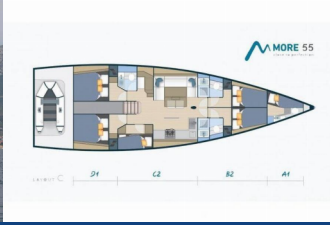

COMFORT: Cockpit cushions, Deck cushions

DECK: Anchor with chain, Bilge pump - Mechanic, Bimini top, Boat hook, Bosun's chair (Safe seat)(boatswain's chair), Canister for water, Cockpit table, Cockpit/stern, outside shower, Deck brush, Dinghy, Electric anchor windlass, Fenders, Gangway, Jerry cans for diesel, Outboard engine, Plastic bucket, Repair box for dinghy, Spare anchor (Reserve, Auxiliary anchor), Sponge, Sprayhood, Teak cockpit, Water hose

ENTERTAINMENT: Fusion radio, Indoor speakers, Outdoor speakers, Wi-Fi Internet

GALLEY: Coffee machine, Freezer, Gas bottles, Oven, Refrigerator

INTERIOR: Barometer, Electric toilet, Salon table

NAVIGATION: Autopilot, Binoculars, Bow thruster, Compass, CRO flag, Echosounder/Depthsounder, GPS chart plotter, Hand bearing compass, Navigation (Nautical) charts and nautical guide , Navigation set, Pilot book, Radar, Radar reflector, Speedometer (Speed log), Wind instrument/Anemometer

SAFETY: Buoyant smoke signal, Distress flare box, Emergency tiller, Engine spare parts , Fire axe, Fire extinguisher , First aid kit , Floating light, Fog horn, Horseshoe lifebuoy, Life belts (Safety harness), Life jackets, Liferaft , Light and rope for horseshoe life buoy, Safety equipment, Set of tools , Signal rockets and torches , Torch, VHF radio , Wire (shroud) cutter

SAILS: Sails

YACHT ELECTRICS: 12V Socket, 220V socket, Air Conditioning, Battery charger , Bilge pump - Electric, Generator, Heating, Inverter, Motor hours counter, Service batteries, Shore connection 220 V, USB sockets, Water heater

Yacht Base Marina Kastela, Croatia

Yacht ID 9010

Yacht Brands More Boats

Yacht Name More Grey

Production Year 2016

Length 55 Ft

Cabins 5 + 1

Berths 10 + 1 + 1

WC/Shower 3 + 1