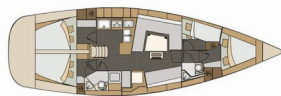

Silver Sail Ltd • Kralja Zvonimira 14 • 21000 Split • Croatia

Phone: +385 99 2608 224

E-mail: info@silversail.hr

Web: www.silversail.hr