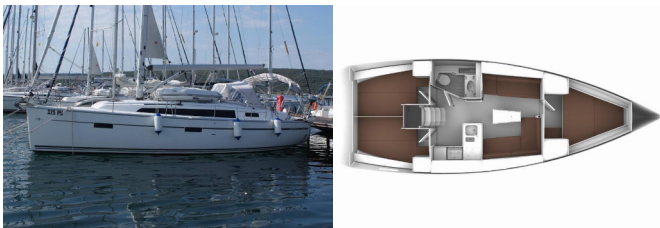

BAVARIA CRUISER 37

Jugo (2015)

Silver Sail Ltd • Kralja Zvonimira 14 • 21000 Split • Croatia

Phone: +385 99 2608 224

E-mail: info@silversail.hr

Web: www.silversail.hr

Yacht Base	Marina Punat, Krk, Croatia
Yacht ID	8993
Yacht Brands	Bavaria
Yacht Name	Jugo
Production Year	2015
Length	37 Ft
Cabins	3
Berths	6 + 1
WC/Shower	1

DECK: Anchor, Bimini top, Boat hook, Cockpit table, Cockpit/stern, outside shower, Electric anchor windlass, Fenders, Mooring ropes , Oil filter, Plastic bucket, Round/globular fender, Sprayhood, Water hose, Winch handles

ENTERTAINMENT: LCD TV

GALLEY: Gas bottles

INTERIOR: Bilge pump handle, Yacht documents

NAVIGATION: Autopilot, Binoculars, Bow thruster, Divider, nautic chart, GPS chart plotter, Hand bearing compass, Harbour guides, List of lights, Nautical charts, Triangles, Wind/speed/depth instruments