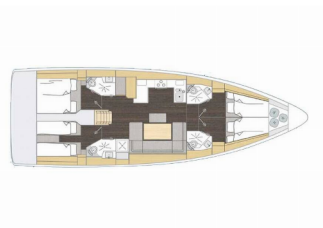

# BAVARIA C46

Naos (2024)

Silver Sail Ltd • Kralja Zvonimira 14 • 21000 Split • Croatia

Phone: +385 99 2608 224

E-mail: info@silversail.hr

Web: www.silversail.hr

<b>Yacht Base</b>	Marina Tehnomont Veruda, Pula, Croatia
<b>Yacht ID</b>	8986
<b>Yacht Brands</b>	Bavaria
<b>Yacht Name</b>	Naos
<b>Production Year</b>	2024
<b>Length</b>	48 Ft
<b>Cabins</b>	4
<b>Berths</b>	8 + 1
<b>Persons</b>	9
<b>WC/Shower</b>	4

**DECK:** Anchor line, Anchor swivel, Bimini top, Black ball, Black conus, Boat hook, Bosun's chair (Safe seat)(boatswain's chair), Canister for water, Cockpit table, Cockpit/stern, outside shower, Dinghy, Dinghy (byboat) pump, Electric anchor windlass, Fenders, Gangway, Hawser, Impeller, V-belt, oilfilter, Jerry cans for diesel, Main anchor, Mooring ropes , Plastic bucket, Repair box for dinghy, Round/globular fender, Spare anchor (Reserve, Auxiliary anchor), Spotlight / Headlights, Sprayhood, Spring line, Teak cockpit, Water hose