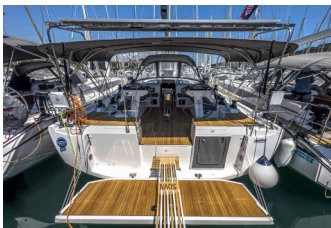

Silver Sail Ltd • Kralja Zvonimira 14 • 21000 Split • Croatia

Phone: +385 99 2608 224

E-mail: info@silversail.hr

Web: www.silversail.hr