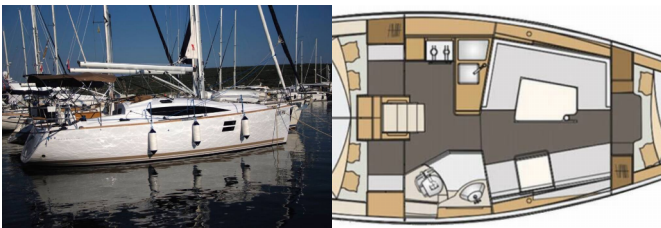

ELAN IMPRESSION 35

Arashi (2017)

Silver Sail Ltd • Kralja Zvonimira 14 • 21000 Split • Croatia

Phone: +385 99 2608 224

E-mail: info@silversail.hr

Web: www.silversail.hr

Yacht Base	Marina Punat, Krk, Croatia
Yacht ID	8975
Yacht Brands	Elan Marine
Yacht Name	Arashi
Production Year	2017
Length	35 Ft
Cabins	3
Berths	6 + 2
WC/Shower	1

DECK: Anchor, Bimini top, Boat hook, Cockpit table, Cockpit/stern, outside shower, Electric anchor windlass, Fenders, Mooring ropes , Oil filter, Plastic bucket, Round/globular fender, Sprayhood, Water hose, Winch handles

ENTERTAINMENT: LCD TV

GALLEY: Gas bottles

INTERIOR: Bilge pump handle, Lowerable salon table, Yacht documents

NAVIGATION: Binoculars, Bow thruster, Divider, nautic chart, GPS chart plotter, Hand bearing compass, Harbour guides, List of lights, Nautical charts, Triangles, Wind/speed/depth instruments