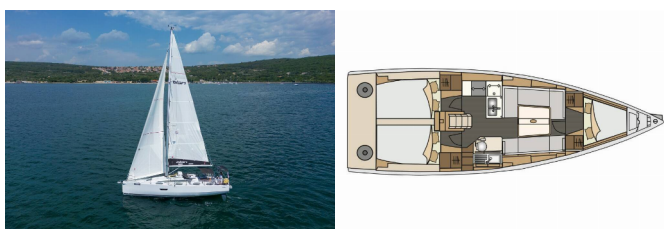

ELAN E4

Lipa (2024)

Silver Sail Ltd • Kralja Zvonimira 14 • 21000 Split • Croatia

Phone: +385 99 2608 224

E-mail: info@silversail.hr

Web: www.silversail.hr

Yacht Base	Marina Punat, Krk, Croatia
Yacht ID	8922
Yacht Brands	Elan Marine
Yacht Name	Lipa
Production Year	2024
Length	35 Ft
Cabins	3
Berths	6 + 2
Persons	8
WC/Shower	1