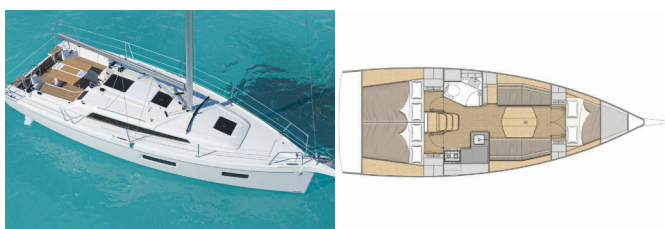

# OCEANIS 34.1

Stella (2024)

Silver Sail Ltd • Kralja Zvonimira 14 • 21000 Split • Croatia

Phone: +385 99 2608 224

E-mail: info@silversail.hr

Web: www.silversail.hr

<b>Yacht Base</b>	Fethiye, Yacht Club Mai, Turkey
<b>Yacht ID</b>	8909
<b>Yacht Brands</b>	Beneteau
<b>Yacht Name</b>	Stella
<b>Production Year</b>	2024
<b>Length</b>	35 Ft
<b>Cabins</b>	3
<b>Berths</b>	6
<b>WC/Shower</b>	1

**DECK:** Anchor chain counter, Bathing platform, Bimini top, Dinghy, Electric anchor windlass, Outboard engine, Remote control for anchor winch with chain counter at helm, Sprayhood

**ENTERTAINMENT:** FUSION sound system