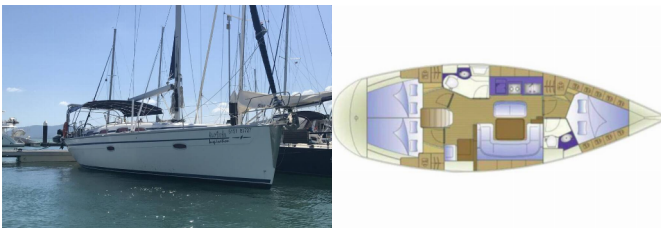

BAVARIA 40 CRUISER

Inspiration (2008)

Silver Sail Ltd • Kralja Zvonimira 14 • 21000 Split • Croatia

Phone: +385 99 2608 224

E-mail: info@silversail.hr

Web: www.silversail.hr

Yacht Base	Phuket, Yacht Haven Marina, Thailand
Yacht ID	8907
Yacht Brands	Bavaria
Yacht Name	Inspiration
Production Year	2008
Length	41 Ft
Cabins	3
Berths	6
WC/Shower	2

COMFORT: Bed linen, Towels

DECK: Anchor with chain, Bimini top, Cockpit table, Cockpit/stern, outside shower, Davit, Ice box in cockpit, Outboard engine, Stern platform, Tender

ENTERTAINMENT: Radio CD player + USB