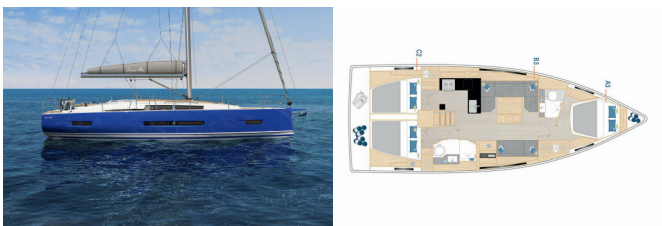

HANSE 410

Demirs (2024)

Silver Sail Ltd • Kralja Zvonimira 14 • 21000 Split • Croatia

Phone: +385 99 2608 224

E-mail: info@silversail.hr

Web: www.silversail.hr

Yacht Base	Fethiye, Lykia Yacht Club, Turkey
Yacht ID	8790
Yacht Brands	Hanse Yachts
Yacht Name	Demirs
Production Year	2024
Length	41 Ft
Cabins	3
Berths	6 + 2
Persons	8
WC/Shower	2

COMFORT: Bed linen, Cockpit cushions

DECK: Bathing platform, Bimini top, Cockpit table, Cockpit/stern, outside shower, Dinghy, Sprayhood, Teak cockpit

ENTERTAINMENT: Outdoor speakers, Radio CD player

GALLEY: Hot water, Kitchen utensils (Galley equipment, cutlery), Oven, Refrigerator, Stove