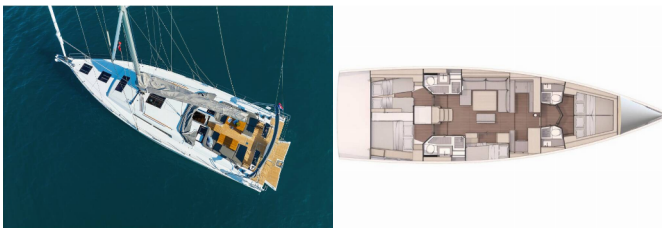

HANSE 510

Kille (2024)

Silver Sail Ltd • Kralja Zvonimira 14 • 21000 Split • Croatia

Phone: +385 99 2608 224

E-mail: info@silversail.hr

Web: www.silversail.hr

Yacht Base	Fethiye, Lykia Yacht Club, Turkey
Yacht ID	8789
Yacht Brands	Hanse Yachts
Yacht Name	Kille
Production Year	2024
Length	52 Ft
Cabins	5 + 1
Berths	10 + 1 + 1
Persons	12
WC/Shower	3 + 1

COMFORT: Cockpit cushions

DECK: Bathing platform, Bimini top, Cockpit table, Cockpit/stern, outside shower, Dinghy, Electric anchor windlass, Sprayhood, Teak cockpit

ENTERTAINMENT: Outdoor speakers, Radio CD player