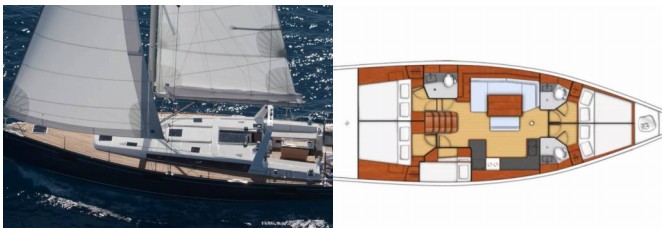

<b>Yacht Base</b>	Fethiye, Ece Saray Marina Resort, Turkey
<b>Yacht ID</b>	8785
<b>Yacht Brands</b>	Beneteau
<b>Yacht Name</b>	Athena
<b>Production Year</b>	2013
<b>Length</b>	48 Ft
<b>Cabins</b>	5
<b>Berths</b>	10 + 1
<b>Persons</b>	11
<b>WC/Shower</b>	2

**DECK:** Bimini top, Cockpit table, Cockpit/stern, outside shower, Dinghy, Electric anchor windlass, Gangway, Main anchor, Sprayhood, Swimming ladder

**ENTERTAINMENT:** Radio CD player

**GALLEY:** Hot water, Kitchen utensils (Galley equipment, cutlery), Oven, Refrigerator, Sink, Stove