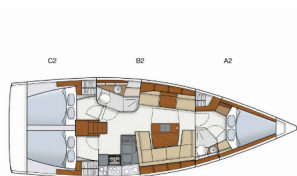

HANSE 415

Ivy (2015)

Silver Sail Ltd • Kralja Zvonimira 14 • 21000 Split • Croatia

Phone: +385 99 2608 224

E-mail: info@silversail.hr

Web: www.silversail.hr

Yacht Base	Marina Kastela, Croatia
Yacht ID	8756
Yacht Brands	Hanse Yachts
Yacht Name	Ivy
Production Year	2015
Length	41 Ft
Cabins	3
Berths	6 + 2
WC/Shower	2

COMFORT: Bed linen

DECK: Bathing platform, Bimini top, Cockpit table, Cockpit/stern, outside shower, Dinghy, Electric anchor windlass, Sprayhood, Teak cockpit

ENTERTAINMENT: Outdoor speakers, Radio CD player