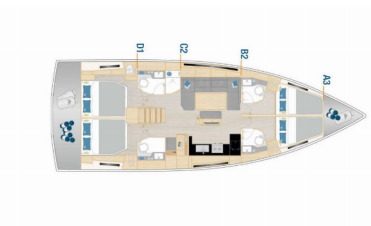

HANSE 460

Fibi (2024)

Silver Sail Ltd • Kralja Zvonimira 14 • 21000 Split • Croatia

Phone: +385 99 2608 224

E-mail: info@silversail.hr

Web: www.silversail.hr

Yacht Base	ACI Marina Pula, Croatia
Yacht ID	8747
Yacht Brands	Hanse Yachts
Yacht Name	Fibi
Production Year	2024
Length	48 Ft
Cabins	4
Berths	8 + 2
WC/Shower	4

COMFORT: Bed linen, Cockpit cushions

DECK: Bathing platform, Bimini top, Cockpit table, Cockpit/stern, outside shower, Dinghy, Electric anchor windlass, Sprayhood, Teak cockpit

ENTERTAINMENT: Outdoor speakers, Radio CD player, TV