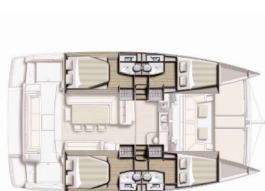

BALI 4.1

Efi (2020)

Silver Sail Ltd • Kralja Zvonimira 14 • 21000 Split • Croatia

Phone: +385 99 2608 224

E-mail: info@silversail.hr

Web: www.silversail.hr

DECK: Tender

ENTERTAINMENT: USB

GALLEY: Coffee machine, Freezer, Gas cookers, Kitchen utensils (Galley equipment, cutlery), Oven, Refrigerator

INTERIOR: Electric fans

NAVIGATION: GPS chart plotter - cockpit

YACHT ELECTRICS: Air Conditioning, Generator, Inverter, Solar panels

Yacht Base Lefkas, D-Marin, Greece

Yacht ID 8722

Yacht Brands Catana

Yacht Name Efi

Production Year 2020

Length 41 Ft

Cabins 4 + 1

Berths 8 + 1 + 1

Persons 12

WC/Shower 4 + 1