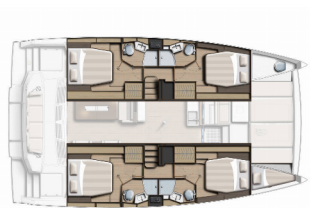

BALI 4.4

Mela (2024)

Silver Sail Ltd • Kralja Zvonimira 14 • 21000 Split • Croatia

Phone: +385 99 2608 224

E-mail: info@silversail.hr

Web: www.silversail.hr

Yacht Base	Marina Mandalina, Sibenik, Croatia
Yacht ID	8712
Yacht Brands	Catana
Yacht Name	Mela
Production Year	2024
Length	44 Ft
Cabins	4 + 1
Berths	8 + 1
Persons	9
WC/Shower	4 + 1