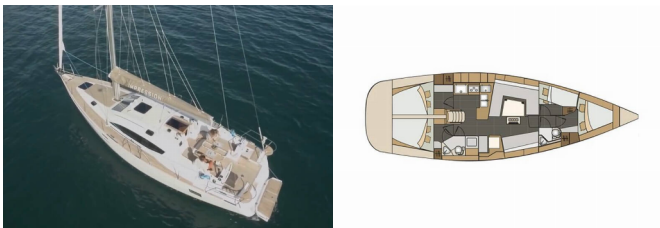

ELAN IMPRESSION 45

Ibiss (2018)

Silver Sail Ltd • Kralja Zvonimira 14 • 21000 Split • Croatia

Phone: +385 99 2608 224

E-mail: info@silversail.hr

Web: www.silversail.hr

Yacht Base	Marina Mandalina, Sibenik, Croatia
Yacht ID	8711
Yacht Brands	Elan Marine
Yacht Name	Ibiss
Production Year	2018
Length	45 Ft
Cabins	4
Berths	8 + 2
WC/Shower	2

DECK: Bathing platform, Bimini top, Cockpit table, Cockpit/stern, outside shower, Deck lights, Dinghy, Electric anchor windlass, Sprayhood, Swimming ladder, Teak cockpit

ENTERTAINMENT: Outdoor speakers, Radio CD player, TV