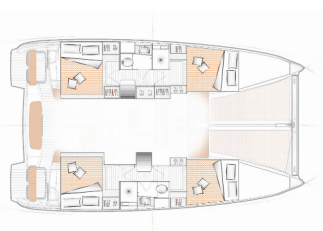

EXCESS 11

Whispering Breeze (2021)

Silver Sail Ltd • Kralja Zvonimira 14 • 21000 Split • Croatia

Phone: +385 99 2608 224

E-mail: info@silversail.hr

Web: www.silversail.hr

Yacht Base	Fethiye, Ece Saray Marina Resort, Turkey
Yacht ID	8686
Yacht Brands	Excess
Yacht Name	Whispering Breeze
Production Year	2021
Length	37 Ft
Cabins	4 + 2
Berths	8 + 2
Persons	10
WC/Shower	2

DECK: Anchor chain counter, Bathing platform, Bimini top, Bosun's chair (Safe seat)(boatswain's chair), Cockpit light, Cockpit table, Cockpit/stern, outside shower, Dinghy, Electric anchor windlass, Fenders, Gangway