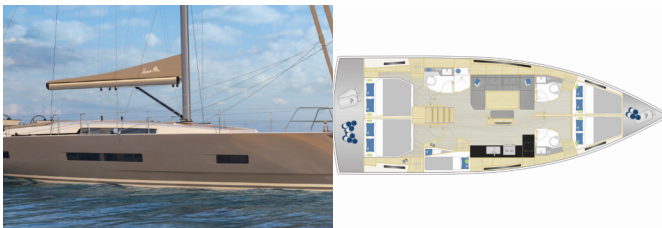

HANSE 460

Amalfi (2024)

Silver Sail Ltd • Kralja Zvonimira 14 • 21000 Split • Croatia

Phone: +385 99 2608 224

E-mail: info@silversail.hr

Web: www.silversail.hr

Yacht Base	Fethiye, Ece Saray Marina Resort, Turkey
Yacht ID	8684
Yacht Brands	Hanse Yachts
Yacht Name	Amalfi
Production Year	2024
Length	48 Ft
Cabins	5
Berths	10 + 1
WC/Shower	3

DECK: Anchor chain counter, Bathing platform, Bimini top, Bosun's chair (Safe seat)(boatswain's chair), Cockpit light, Cockpit table, Cockpit/stern, outside shower, Dinghy, Electric anchor windlass, Fenders, Gangway, Sprayhood, Swimming ladder, Teak cockpit