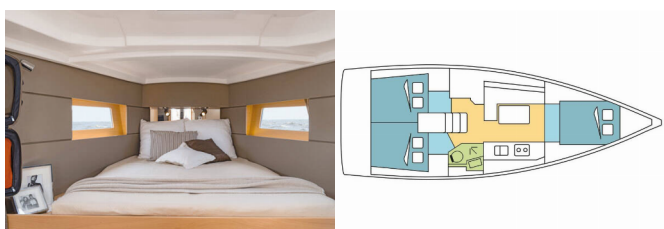

OCEANIS 38.1

MAGPIE (2019)

Silver Sail Ltd • Kralja Zvonimira 14 • 21000 Split • Croatia

Phone: +385 99 2608 224

E-mail: info@silversail.hr

Web: www.silversail.hr

Yacht Base	Kos, Kos Marina, Greece
Yacht ID	867
Yacht Brands	Beneteau
Yacht Name	MAGPIE
Production Year	2019
Length	38 Ft
Cabins	3
Berths	6 + 2
Persons	8
WC/Shower	1

COMFORT: Cockpit cushions

DECK: Bimini top, Cockpit table, Cockpit/stern, outside shower, Dinghy, Electric anchor windlass, Outboard engine, Sprayhood, Swimming ladder

ENTERTAINMENT: Outdoor speakers, Radio CD player

GALLEY: Hot water

INTERIOR: Convertible table, Convertible table in salon, Electric fans in cabins, Electric toilet

NAVIGATION: Autopilot, Depthsounder, GPS chart plotter, Speedometer (Speed log), Wind instrument/Anemometer

SAFETY: VHF radio

SAILS: Self tailing (manual) winch

YACHT ELECTRICS: Battery charger , Inverter