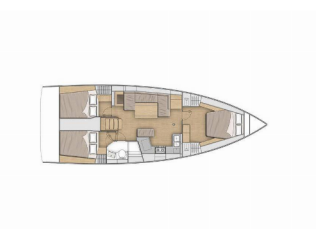

OCEANIS 40.1

Kobe (2024)

Silver Sail Ltd • Kralja Zvonimira 14 • 21000 Split • Croatia

Phone: +385 99 2608 224

E-mail: info@silversail.hr

Web: www.silversail.hr

| | |
|------------------------|---------------------------------|
| Yacht Base | Pula, ACI Marina Pomer, Croatia |
| Yacht ID | 8669 |
| Yacht Brands | Beneteau |
| Yacht Name | Kobe |
| Production Year | 2024 |
| Length | 42 Ft |
| Cabins | 3 |
| Berths | 6 + 2 |
| WC/Shower | 1 |

COMFORT: Bed linen, Cockpit cushions, Mosquito nets, Towels

DECK: Anchor, Anchor with chain, Bathing platform, Bilge pump - Mechanic, Bimini top, Boat hook, Bosun's chair (Safe seat) (boatswain's chair), Cockpit table, Cockpit/stern, outside shower, Dinghy, Electric anchor windlass, Fenders, Gangway, Round/globular fender, Sprayhood