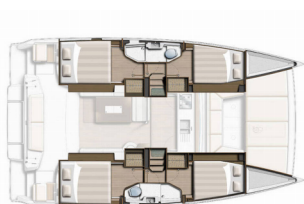

Silver Sail Ltd • Kralja Zvonimira 14 • 21000 Split • Croatia

Phone: +385 99 2608 224

E-mail: info@silversail.hr

Web: www.silversail.hr