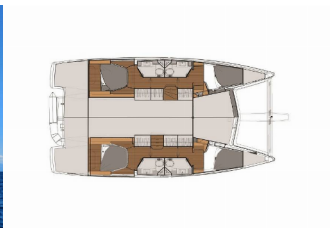

FONTAINE PAJOT LUCIA 40

Luce (2017)

Silver Sail Ltd • Kralja Zvonimira 14 • 21000 Split • Croatia

Phone: +385 99 2608 224

E-mail: info@silversail.hr

Web: www.silversail.hr

Yacht Base	Marina Punat, Krk, Croatia
Yacht ID	8496
Yacht Brands	Fountaine Pajot
Yacht Name	Luce
Production Year	2017
Length	38 Ft
Cabins	4
Berths	8
WC/Shower	4

COMFORT: Bed linen

DECK: Bimini top, Cockpit table, Cockpit/stern, outside shower, Davit, Dinghy, Electric anchor windlass, Sprayhood

ENTERTAINMENT: Floating Island, Outdoor speakers, Radio

GALLEY: Additional fridge, Gas cookers, Ice maker, Kitchen utensils (Galley equipment, cutlery), Microwave, Oven, Refrigerator