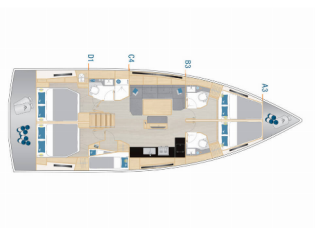

Silver Sail Ltd • Kralja Zvonimira 14 • 21000 Split • Croatia

Phone: +385 99 2608 224

E-mail: info@silversail.hr

Web: www.silversail.hr