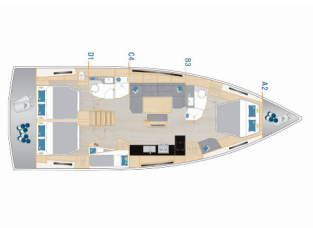

HANSE 460

Lucija - OW (2024)

Silver Sail Ltd • Kralja Zvonimira 14 • 21000 Split • Croatia

Phone: +385 99 2608 224

E-mail: info@silversail.hr

Web: www.silversail.hr

Yacht Base	Marina Kornati, Biograd, Croatia
Yacht ID	8468
Yacht Brands	Hanse Yachts
Yacht Name	Lucija - OW
Production Year	2024
Length	48 Ft
Cabins	4
Berths	8 + 2
Persons	10
WC/Shower	2

COMFORT: Bed linen, Cockpit cushions

DECK: Bathing platform, Cockpit table, Cockpit/stern, outside shower, Dinghy, Grill/Barbecue/Plancha, Sprayhood, Teak cockpit

ENTERTAINMENT: Outdoor speakers, Radio CD player, Wet bar