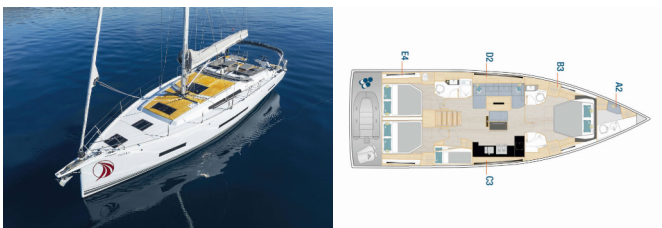

# HANSE 510

Tropea - OW (2024)

Silver Sail Ltd • Kralja Zvonimira 14 • 21000 Split • Croatia

Phone: +385 99 2608 224

E-mail: info@silversail.hr

Web: www.silversail.hr

<b>Yacht Base</b>	Marina Kastela, Croatia
<b>Yacht ID</b>	8466
<b>Yacht Brands</b>	Hanse Yachts
<b>Yacht Name</b>	Tropea - OW
<b>Production Year</b>	2024
<b>Length</b>	52 Ft
<b>Cabins</b>	4 + 1
<b>Berths</b>	8 + 2 + 1
<b>Persons</b>	11
<b>WC/Shower</b>	2 + 1

**COMFORT:** Bed linen, Cockpit cushions

**DECK:** Bathing platform, Bimini top, Cockpit fridge, Cockpit table, Cockpit/stern, outside shower, Dinghy, Sprayhood, Teak cockpit

**ENTERTAINMENT:** Outdoor speakers, Radio CD player