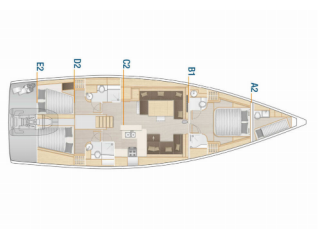

HANSE 588

Oceanelle (2024)

Silver Sail Ltd • Kralja Zvonimira 14 • 21000 Split • Croatia

Phone: +385 99 2608 224

E-mail: info@silversail.hr

Web: www.silversail.hr

Yacht Base	Trogir, Yachtclub Seget (Marina Baotic), Croatia
Yacht ID	8464
Yacht Brands	Hanse Yachts
Yacht Name	Oceanelle
Production Year	2024
Length	56 Ft
Cabins	3 + 1
Berths	6 + 2 + 1
Persons	9
WC/Shower	3 + 1

COMFORT: Bed linen, Cockpit cushions, Sundeck cushions

DECK: Bathing platform, Cockpit fridge, Cockpit table, Cockpit/stern, outside shower, Dinghy, Grill/Barbecue/Plancha, Hard Top Bimini, Hydraulic gangway, Sprayhood, Teak cockpit, Teak deck