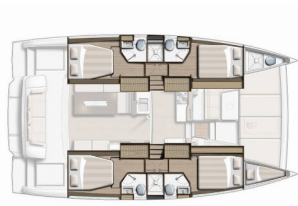

BALI 4.2

Agma (2024)

Silver Sail Ltd • Kralja Zvonimira 14 • 21000 Split • Croatia

Phone: +385 99 2608 224

E-mail: info@silversail.hr

Web: www.silversail.hr

Yacht Base	Marina Mandalina, Sibenik, Croatia
Yacht ID	8240
Yacht Brands	Catana
Yacht Name	Agma
Production Year	2024
Length	42 Ft
Cabins	4 + 1
Berths	8 + 2 + 1
Persons	10
WC/Shower	4 + 1

COMFORT: Sun mattresses

DECK: Anchor with chain, Bimini top, Cockpit table, Cockpit/stern, outside shower, Electric anchor windlass, Grill/Barbecue/Plancha, Main Deck Compass, Spare anchor (Reserve, Auxiliary anchor), Swimming ladder