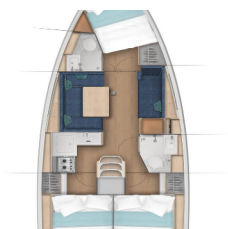

SUN ODYSSEY 380

Princess Lara (2024)

Silver Sail Ltd • Kralja Zvonimira 14 • 21000 Split • Croatia

Phone: +385 99 2608 224

E-mail: info@silversail.hr

Web: www.silversail.hr

Yacht Base	Marina Punat, Krk, Croatia
Yacht ID	8175
Yacht Brands	Jeanneau
Yacht Name	Princess Lara
Production Year	2024
Length	37 Ft
Cabins	3
Berths	6 + 2
WC/Shower	2

COMFORT: Bed linen, Cockpit cushions

DECK: Anchor with chain, Bilge pump - Mechanic, Bimini top, Boat hook, Cockpit table, Cockpit/stern, outside shower, Dinghy, Electric anchor windlass, Fenders, Mooring ropes, Plastic bucket, Round/globular fender, Sprayhood, Water hose