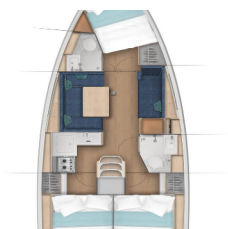

SUN ODYSSEY 380

Bright Elli (2022)

Silver Sail Ltd • Kralja Zvonimira 14 • 21000 Split • Croatia

Phone: +385 99 2608 224

E-mail: info@silversail.hr

Web: www.silversail.hr

Yacht Base	ACI Marina Trogir, Croatia
Yacht ID	8118
Yacht Brands	Jeanneau
Yacht Name	Bright Elli
Production Year	2022
Length	37 Ft
Cabins	3
Berths	6 + 1
Persons	7
WC/Shower	2

COMFORT: Cockpit cushions

DECK: Anchor, Bathing platform, Bimini top, Bosun's chair (Safe seat)(boatswain's chair), Cockpit table, Cockpit/stern, outside shower, Dinghy, Electric anchor windlass, Fenders, Gangway, Ropes, Sprayhood, Swimming ladder, Teak cockpit, Water hose