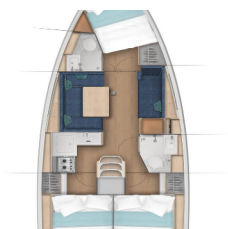

SUN ODYSSEY 380

Princess Marija (2024)

Silver Sail Ltd • Kralja Zvonimira 14 • 21000 Split • Croatia

Phone: +385 99 2608 224

E-mail: info@silversail.hr

Web: www.silversail.hr

Yacht Base	Marina Tehnomont Veruda, Pula, Croatia
Yacht ID	8092
Yacht Brands	Jeanneau
Yacht Name	Princess Marija
Production Year	2024
Length	37 Ft
Cabins	3
Berths	6 + 2
Persons	8
WC/Shower	2

COMFORT: Cockpit cushions

DECK: Bathing platform, Bilge pump - Mechanic, Bimini top, Cockpit table, Cockpit/stern, outside shower, Sprayhood, Swimming ladder, Teak cockpit

ENTERTAINMENT: FUSION sound system, Indoor speakers, Radio, USB, Bluetooth

INTERIOR: Electric fans, Electric toilet, LED lights, Upholstery

NAVIGATION: Autopilot, Bow thruster, GPS chart plotter, Raymarine navsystem (Tridata, Echo, Wind)

SAFETY: VHF radio

YACHT ELECTRICS: Air Conditioning, Battery charger, Battery monitor, Solar panels, USB sockets