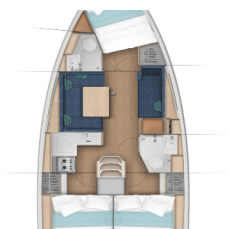

# SUN ODYSSEY 380

Princess Marija (2024)

Silver Sail Ltd • Kralja Zvonimira 14 • 21000 Split • Croatia

Phone: +385 99 2608 224

E-mail: info@silversail.hr

Web: www.silversail.hr

<b>Yacht Base</b>	Marina Tehnomont Veruda, Pula, Croatia
<b>Yacht ID</b>	8092
<b>Yacht Brands</b>	Jeanneau
<b>Yacht Name</b>	Princess Marija
<b>Production Year</b>	2024
<b>Length</b>	37 Ft
<b>Cabins</b>	3
<b>Berths</b>	6 + 2
<b>Persons</b>	8
<b>WC/Shower</b>	2

**COMFORT:** Cockpit cushions

**DECK:** Bathing platform, Bilge pump - Mechanic, Bimini top, Cockpit table, Cockpit/stern, outside shower, Sprayhood, Swimming ladder, Teak cockpit

**ENTERTAINMENT:** FUSION sound system, Indoor speakers, Radio, USB, Bluetooth

**INTERIOR:** Electric fans, Electric toilet, LED lights, Upholstery

**NAVIGATION:** Autopilot, Bow thruster, GPS chart plotter, Raymarine navsystem (Tridata, Echo, Wind)

**SAFETY:** VHF radio

**YACHT ELECTRICS:** Air Conditioning, Battery charger, Battery monitor, Heating, Solar panels, USB sockets