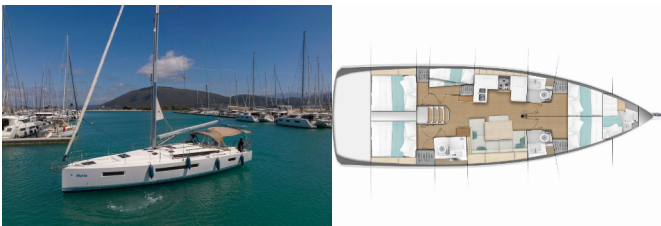

# SUN ODYSSEY 490

Maria (2019)

Silver Sail Ltd • Kralja Zvonimira 14 • 21000 Split • Croatia

Phone: +385 99 2608 224

E-mail: info@silversail.hr

Web: www.silversail.hr

<b>Yacht Base</b>	Lefkas Main Port, Greece
<b>Yacht ID</b>	8002
<b>Yacht Brands</b>	Jeanneau
<b>Yacht Name</b>	Maria
<b>Production Year</b>	2019
<b>Length</b>	47 Ft
<b>Cabins</b>	5 + 1
<b>Berths</b>	10 + 1 + 1
<b>WC/Shower</b>	4

**ADDITIONAL:** Flag

**COMFORT:** Bedlinen and towels, Blankets, Pillows, Sheets, Towels

**DECK:** Anchor with chain, Bimini top, Boat hook, Canister for water, Cockpit table, Cockpit/stern, outside shower, Deck brush, Dinghy, Electric anchor windlass, Fenders, Fuel funnel, Mooring ropes , Repair box for dinghy, Round/globular fender, Sprayhood, Swimming ladder, Water hose