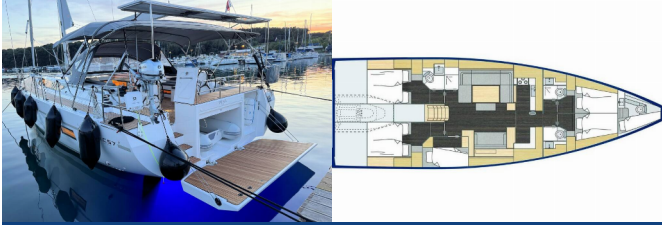

# BAVARIA C57 STYLE

*Mina (2024)*

---

**Silver Sail Ltd • Kralja Zvonimira 14 • 21000 Split • Croatia**

Phone: +385 99 2608 224

E-mail: [info@silversail.hr](mailto:info@silversail.hr)

Web: [www.silversail.hr](http://www.silversail.hr)

---

<b>Yacht Base</b>	Marina Tehnomont Veruda, Pula, Croatia
<b>Yacht ID</b>	7704
<b>Yacht Brands</b>	Bavaria
<b>Yacht Name</b>	Mina
<b>Production Year</b>	2024
<b>Length</b>	55 Ft
<b>Cabins</b>	5 + 1
<b>Berths</b>	10 + 1 + 1
<b>WC/Shower</b>	3 + 1