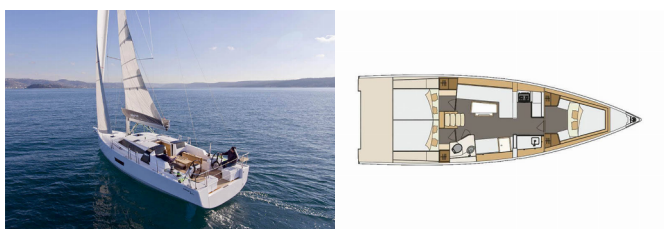

ELAN GT5

Spuga (2018)

Silver Sail Ltd • Kralja Zvonimira 14 • 21000 Split • Croatia

Phone: +385 99 2608 224

E-mail: info@silversail.hr

Web: www.silversail.hr

Yacht Base	Marina Mandalina, Sibenik, Croatia
Yacht ID	7678
Yacht Brands	Elan Marine
Yacht Name	Spuga
Production Year	2018
Length	43 Ft
Cabins	3
Berths	6 + 2
WC/Shower	1

COMFORT: Bed linen, Cockpit cushions, Towels

DECK: Anchor, Anchor with rope , Bimini top, Boat hook, Cockpit fridge, Cockpit grill, Cockpit table, Cockpit/stern, outside shower, Deck brush, Dinghy, Dinghy (byboat) pump, Electric anchor windlass, Fenders, Gangway, Impeller, Mooring ropes , Outboard engine, Plastic bucket, Spare anchor (Reserve, Auxiliary anchor), Sprayhood, Swimming ladder, Teak cockpit, Water hose, Winch handles