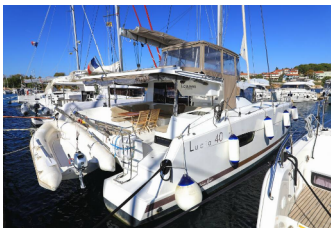

FONTAINE PAJOT LUCIA 40

Floeanne (2016)

Silver Sail Ltd • Kralja Zvonimira 14 • 21000 Split • Croatia

Phone: +385 99 2608 224

E-mail: info@silversail.hr

Web: www.silversail.hr

Yacht Base	Marina Tehnomont Veruda, Pula, Croatia
Yacht ID	7588
Yacht Brands	Fountaine Pajot
Yacht Name	Floeanne
Production Year	2016
Length	38 Ft
Cabins	3
Berths	6 + 2
Persons	8
WC/Shower	3

COMFORT: Cockpit cushions

DECK: Bathing platform, Bimini top, Cockpit/stern, outside shower, Dinghy, Electric anchor windlass, Fenders, Gangway, Main Deck Compass, Sprayhood

ENTERTAINMENT: CD player

GALLEY: Gas bottles, Hot water, Oven, Refrigerator